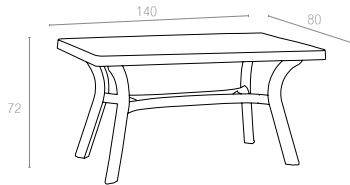

182 ROMA

80x140cm

Özel kompaunt polipropilenden mamül olan ürün mat yüzeyle olup tüm hava koşullarına dayanıklıdır ve antistatik özellik taşır. Ürün demontedir ve zemin ayar mekanizmalıdır.

Roma has a rectangular shape. It is supported by four tubular legs, which are equipped with non-skid feet.