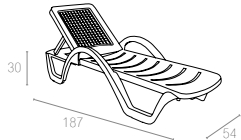

MONACO

Yeşil
Green

Beyaz
White

Özel kompaunt polipropilenden mamül olan Monaco şezlong çift renklidir. Kaliteli hammadde, zevkli dizayn seçimi, istiflenebilirliği, gizli tekerleği sayesinde kolay taşınabilmesi ve konforu ile kullanıldığı her mekana estetik katar.

Monaco is the sunlounge perfect combination of stylish and durable. As it has a wide back that is adjustable in five positions. It also has two hidden wheels for easy transport. It is weatherproof and also stackable. Designed to enhance any setting, it is a prestigious and stylish with a small braid decoration on the back.