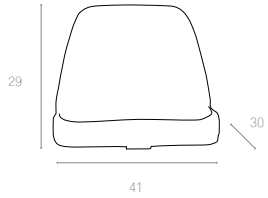

ARENA-2

Özel kompaunt polipropilenden mamül olan ürün tüm hava koşullarına dayanıklıdır ve antistatik özellik taşır.

Arena-2 Stadium Seat is one of our special product for stadiums and other sport areas. It has orthopedic sitting design and it does not accumulate water and easy cleaning.