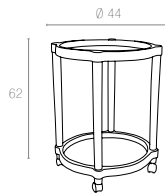

230

☐ Beyaz
White

250

☐ Beyaz
White

255

☐ Beyaz
White

Özel kompaunt polipropilenden mamül olan demonte sehpa, her türlü hava koşuluna dayanıklıdır ve antistatik özellik taşır.

Polypropylene gains harmony wherever it is used, due to the high quality it includes and also having the strength even when used under hard weather conditions. UV resistant.