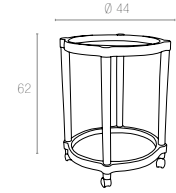

250 HAREKETLİ YUVARLAK SEHPA

Özel kompaunt polipropilenden mamül olan sehpa demonte olup her türlü hava koşuluna dayanıklıdır ve antistatik özellik taşır.

Polypropylene gains harmony wherever it is used, due to the high quality it includes, being stackable and because of having the strength even when used under hard weather conditions. UV resistant.

255 HAREKETLİ DIKDORTGEN SEHPA

Özel kompaunt polipropilenden mamül olan sehpa demonte olup her türlü hava koşuluna dayanıklıdır ve antistatik özellik taşır.

Polypropylene gains harmony wherever it is used, due to the high quality it includes, being stackable and because of having the strength even when used under hard weather conditions. UV resistant.