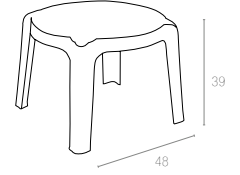

245 MENEKSE

Özel kompaunt polipropilenden mamül olan istiflenebilir sehpa, her türlü hava koşuluna dayanıklıdır ve antistatik özellik taşır.

Polypropylene gains harmony wherever it is used, due to the high quality it includes and also having the strength even when used under hard weather conditions. UV resistant.

210 DIKDORTGEN KISA SEHPA

Özel kompaunt polipropilenden mamül olan sehpa demonte olup her türlü hava koşuluna dayanıklıdır ve antistatik özellik taşır.

Polypropylene gains harmony wherever it is used, due to the high quality it includes and also having the strength even when used under hard weather conditions. UV resistant.

230 YUVARLAK KISA SEHPA

Özel kompaunt polipropilenden mamül olan sehpa demonte olup her türlü hava koşuluna dayanıklıdır ve antistatik özellik taşır.

Polypropylene gains harmony wherever it is used, due to the high quality it includes and also having the strength even when used under hard weather conditions. UV resistant.