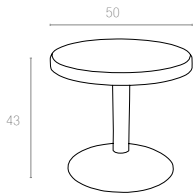

Özel kompaunt polipropilenden mamül olan demonte sehpa, her türlü hava koşuluna dayanıklıdır ve antistatik özellik taşır.

Polypropylene gains harmony wherever it is used, due to the high quality it includes and also having the strength even when used under hard weather conditions. UV resistant.