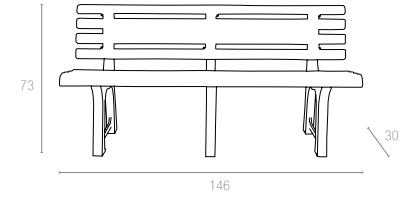

095 EVO

Özel kompaunt polipropilenden mamül olan ürün tüm hava koşullarına dayanıklıdır, antistatik özellik taşır ve demontedir.

Evo is a multipurpose drink trolley manufactured in resin and featuring distinct styling. It has two wheels. Featuring very careful details is high quality product of refined taste.

075 FLORA BANK

Özel kompaunt polipropilenden mamül olan ürün tüm hava koşullarına dayanıklıdır, antistatik özellik taşır ve demontedir.

Polypropylene gains harmony wherever it is used, due to the high quality it includes and because of having the strength even when used under hard weather conditions. UV resistant.

098 HANIMELI

Özel kompaunt polipropilenden mamül olan çamaşır askılığı tüm hava koşullarına dayanıklıdır, katlanabilir, paslanmaz ve antistatik özellik taşır.

Polypropylene gains harmony wherever it is used, due to the high quality it includes and because of having the strength even when used under hard weather conditions. UV resistant.