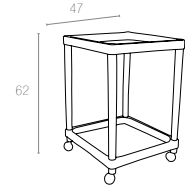

250 HAREKETLİ YUVARLAK SEHPA

Özel kompaunt polipropilenden mamül olan sehpa demonte olup her türlü hava koşuluna dayanıklıdır ve antistatik özellik taşır.

Polypropylene gains harmony wherever it is used, due to the high quality it includes, being stackable and because of having the strength even when used under hard weather conditions. UV resistant.

255 HAREKETLİ DIKDORTGEN SEHPA

Özel kompaunt polipropilenden mamül olan sehpa demonte olup her türlü hava koşuluna dayanıklıdır ve antistatik özellik taşır.

Polypropylene gains harmony wherever it is used, due to the high quality it includes, being stackable and because of having the strength even when used under hard weather conditions. UV resistant.