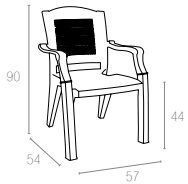

MODERN

Özel kompaunt polipropilenden mamül olan Modern koltuk çift renklidir istiflenebilir, hava koşullarına dayanıklıdır ve antistatik özellik taşır.

Modern armchair features refinement and a design carefully prepared down to the smallest detail. The braid backrest and enhances this splendid armchair. The quality of the materials used and the satin finish of the some parts, make it durable and weatherproof and also stackable.