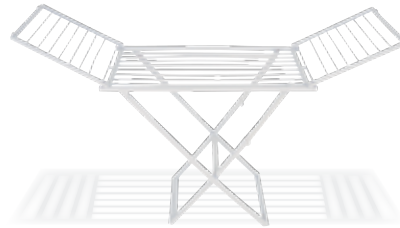

098 HANIMELI

Özel kompaunt polipropilenden mamül olan çamaşır askılığı tüm hava koşullarına dayanıklıdır, katlanabilir, paslanmaz ve antistatik özellik taşır.

Polypropylene gains harmony wherever it is used, due to the high quality it includes and because of having the strength even when used under hard weather conditions. UV resistant.

Beyaz
White