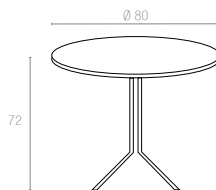

Beyaz
White

200