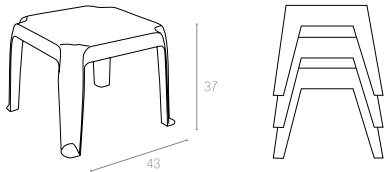

ZAMBAK

MENEKSE

210

Özel kompaunt polipropilenden mamül olan istiflenebilir sehpar, her türlü hava koşuluna dayanıklıdır ve antistatik özellik taşır.

Polypropylene gains harmony wherever it is used, due to the high quality it includes and also having the strength even when used under hard weather conditions. UV resistant.