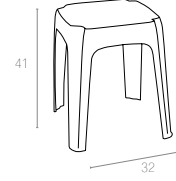

062 LUNA

Özel kompaunt polipropilenden mamül olan ürün istiflenebilir, her türlü hava koşuluna dayanıklıdır ve antistatik özellik taşır.

Polypropylene gains harmony wherever it is used, due to the high quality it includes, being stackable and because of having the strength even when used under hard weather conditions. UV resistant.

060 ZEUS

Özel kompaunt polipropilenden mamül olan ürün istiflenebilir, her türlü hava koşuluna dayanıklıdır ve antistatik özellik taşır.

Polypropylene gains harmony wherever it is used, due to the high quality it includes, being stackable and because of having the strength even when used under hard weather conditions. UV resistant.

240 ZAMBAK

Özel kompaunt polipropilenden mamül olan istiflenebilir sehpa her türlü hava koşuluna dayanıklıdır ve antistatik özellik taşır.

Polypropylene gains harmony wherever it is used, due to the high quality it includes and also having the strength even when used under hard weather conditions. UV resistant.

Yeşil
Green

Kahverengi
Teak

Beyaz
White