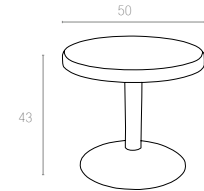

245 MENEKSE

Özel kompaunt polipropilenden mamül olan istiflenebilir sehpa, her türlü hava koşuluna dayanıklıdır ve antistatik özellik taşır.

Polypropylene gains harmony wherever it is used, due to the high quality it includes and also having the strength even when used under hard weather conditions. UV resistant.

210 DIKDORTGEN KISA SEHPA

Özel kompaunt polipropilenden mamül olan sehpa demonte olup her türlü hava koşuluna dayanıklıdır ve antistatik özellik taşır.

Polypropylene gains harmony wherever it is used, due to the high quality it includes and also having the strength even when used under hard weather conditions. UV resistant.

230 YUVARLAK KISA SEHPA

Özel kompaunt polipropilenden mamül olan sehpa demonte olup her türlü hava koşuluna dayanıklıdır ve antistatik özellik taşır.

Polypropylene gains harmony wherever it is used, due to the high quality it includes and also having the strength even when used under hard weather conditions. UV resistant.