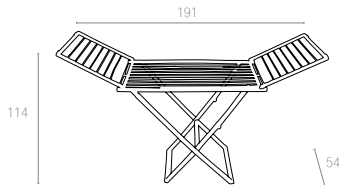

HANIMELI

Bejz
171/126

Özel kompaunt polipropilenden mamül olan çamaşır askılığı, tüm hava koşullarına dayanıklıdır, katlanabilir, paslanmaz ve antistatik özellik taşır.

Polypropylene gains harmony wherever it is used, due to the high quality it includes and because of having the strength even when used under hard weather conditions. UV resistant.