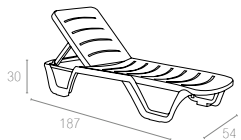

BAHAMA

□ Beyaz
White

Özel kompaunt polipropilenden mamül olan Bahama şezlong kaliteli hammadde, zevkli dizayn seçimi, istiflenebilirliği, gizli tekerleği sayesinde kolay taşınabilmesi ve konforu ile kullanıldığı her mekana estetik katar.

Bahama sunlounger is perfect for taking the wait off. It is back reclines in five positions and has a protected feet. It also has two hidden wheels for easily carry. It is weatherproof and also stackable.