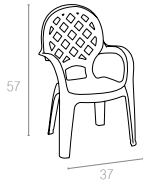

APOLLO

Özel kompaunt polipropilenden mamül olan ürün kaliteli hammadde, zevkli dizayn seçimi, istiflenebilir oluşu, her türlü hava koşuluna dayanıklılığı ve sağlamlığıyla çocukların oyunlarında vazgeçilmez olacaktır.

Children armchairs strong and Cadmium free, features cartoon styling the maximum fun for childrens.