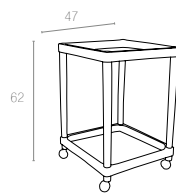

230

☐ Beyaz
White

250

☐ Beyaz
White

255

☐ Beyaz
White

Özel kompaunt polipropilenden mamül olan demonte sehpa, her türlü hava koşuluna dayanıklıdır ve antistatik özellik taşır.

Polypropylene gains harmony wherever it is used, due to the high quality it includes and also having the strength even when used under hard weather conditions. UV resistant.