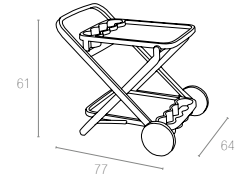

095 EVO

Özel kompaunt polipropilenden mamül olan ürün tüm hava koşullarına dayanıklıdır, antistatik özellik taşır ve demontedir.

Evo is a multipurpose drink trolley manufactured in resin and featuring distinct styling. It has two wheels. Featuring very careful details is high quality product of refined taste.

075 FLORA BANK

Özel kompaunt polipropilenden mamül olan ürün tüm hava koşullarına dayanıklıdır, antistatik özellik taşır ve demontedir.

Polypropylene gains harmony wherever it is used, due to the high quality it includes and because of having the strength even when used under hard weather conditions. UV resistant.

098 HANIMELI

Özel kompaunt polipropilenden mamül olan çamaşır askılığı tüm hava koşullarına dayanıklıdır, katlanabilir, paslanmaz ve antistatik özellik taşır.

Polypropylene gains harmony wherever it is used, due to the high quality it includes and because of having the strength even when used under hard weather conditions. UV resistant.