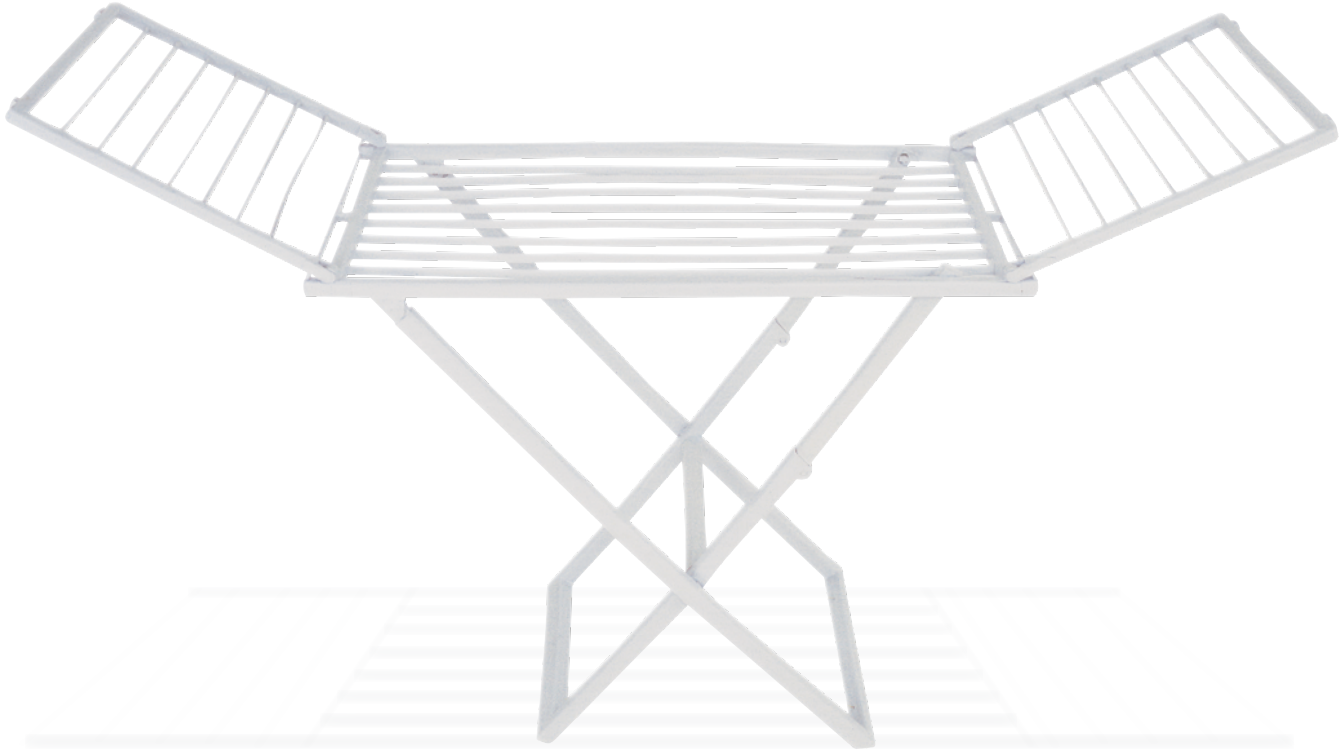

HANIMELI

Bejz
171/126

Özel kompaunt polipropilenden mamül olan çamaşır askılığı, tüm hava koşullarına dayanıklıdır, katlanabilir, paslanmaz ve antistatik özellik taşır.

Polypropylene gains harmony wherever it is used, due to the high quality it includes and because of having the strength even when used under hard weather conditions. UV resistant.