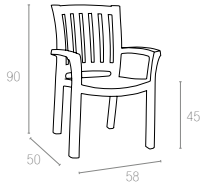

MALIBU

Özel kompaunt polipropilenden mamül olan Malibu koltuk ahşap dokulu ve mat yüzeylidir. Boru ayaklı olup istiflenebilir, hava koşullarına dayanıklıdır ve antistatik özellik taşır.

Malibu armchair features refinement and a design carefully prepared down to the smallest detail. The vertical backrest and enhances this splendid armchair. Practical and functional it has non-skid rubber caps, tubular legs and is stackable.