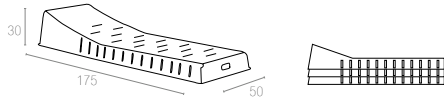

085 YAPRAK

Özel kompaunt polipropilenden mamül olan Yaprak şezlong kaliteli hammadde, zevkli dizayn seçimi, istiflenebilirliği, kolay taşınabilmesi ve konforu ile kullanıldığı her mekana estetik katar.

Yaprak is the sunlounge designed to offer maximum comfort. It is weatherproof.

088 ACELYA

Özel kompaunt polipropilenden mamül olan Açelya katlanır şezlong kaliteli hammadde, zevkli dizayn seçimi, istiflenebilirliği, kolay taşınabilmesi ve konforu ile kullanıldığı her mekana estetik katar.

Acelya is a foldable without arms. It has been carefully designed down to do smallest details, to guarantee sturdiness and practicality.

Beyaz
White