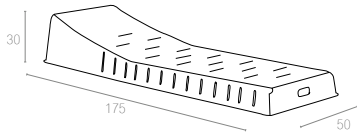

Gardenya is the sunlounge designed to offer maximum comfort, as it has a wide back that is adjustable in five positions. It also has two wheels for easily carry. It is weatherproof.

YAPRAK

□
Beyaz
White