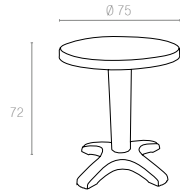

Beyaz
White