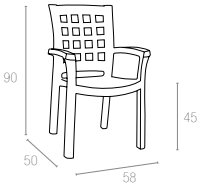

MAKI

Özel kompaunt polipropilenden mamül olan Maki koltuk çift renklidir, ahşap dokulu ve mat yüzeylidir. Boru ayaklı olup istiflenebilir, hava koşullarına dayanıklıdır ve antistatik özellik taşır.

Maki armchair features refinement and a design carefully prepared down to the smallest detail. The braid backrest and enhances this splendid armchair. Practical and functional it has non-skid rubber caps, tubular legs and is stackable.