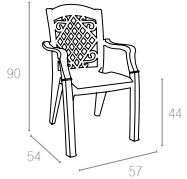

ORJINAL

Özel kompaunt polipropilenden mamül olan Orjinal koltuk istiflenebilir, hava koşullarına dayanıklıdır ve antistatik özellik taşır.

Original features renaissance styling. The quality of the materials used and the satin finish of the some parts, make it durable and weatherproof and also stackable.