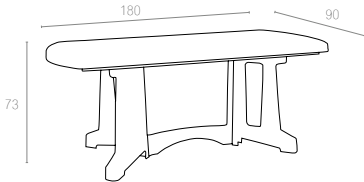

158 D

90x180cm

Bejz Aħşap
White Wood

Yeşil Aħşap
Green Wood

Özel kompaunt polipropilenden mamül olan ürün aħşap desenli ve mat yüzeyli olup tüm hava koşullarına dayanıklıdır. Antistatik özellik taşır. Ürün demontedir ve zemin ayar mekanizmalıdır.

The table top is flat and smooth to make cleaning easier. It also has a central hole for parasols. The table can be completely dismantled and its parts can be hooked under the top for storage. It is available in various colours and decorations, to fit any type of settings.