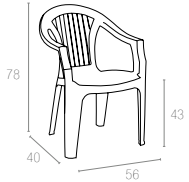

LOLA

Özel kompaunt polipropilenden mamül olan Lola koltuk istiflenebilir, hava koşullarına dayanıklıdır ve antistatik özellik taşır.

Lola armchair is energetic liveliness for your garden life with its classic and comfortable design.