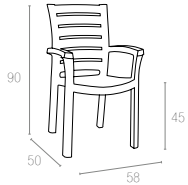

MARINA

Özel kompaunt polipropilenden mamül olan Marina koltuk, ahşap dokulu ve mat yüzeylidir. Boru ayaklı olup istiflenebilir, hava koşullarına dayanıklıdır ve antistatik özellik taşır.

Marina armchair features refinement and a design carefully prepared down to the smallest detail. The horizontal backrest and enhances this splendid armchair. Practical and functional it has non-skid rubber caps, tubular legs and is stackable.