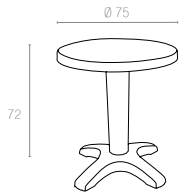

Truva has a round shape. It is supported by four tubular legs, which are equipped with non-skid feet. Truva decoration reflecting the colour and shape of wood.

112

Ø 65cm

Bejz

Yosil

Özel kompaunt polipropilenden mamül olan ürün tüm hava koşullarına dayanıklıdır, antistatik özellik taşır ve demontedir.

The table is a round and centre pedestal table. It is a smooth top and a centre hole for parasol. Easy to clean with quick and straight-forward assembly.

118

Ø 75cm

Özel kompaunt polipropilenden mamül olan ürün tüm hava koşullarına dayanıklıdır, antistatik özellik taşır ve demontedir.