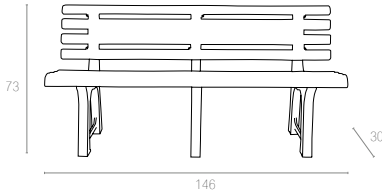

FLORA BANK

□ Beyaz
171/126

Özel kompaunt polipropilenden mamül olan bank, tüm hava koşullarına dayanıklıdır, antistatik özellik taşır ve demontedir.

Polypropylene gains harmony wherever it is used, due to the high quality it includes and because of having the strength even when used under hard weather conditions. UV resistant.