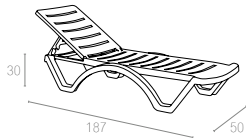

AQUA

□ Beyaz
WHITE

Özel kompaunt polipropilenden mamül olan Aqua şezlong kaliteli hammadde, zevkli dizayn seçimi, istiflenebilirliği, gizli tekerleği sayesinde kolay taşınabilmesi ve konforu ile kullanıldığı her mekana estetik katar.

Aqua is a sunlounge featuring young and dynamic styling, it is back reclines in five positions and has a protected feet. It also has two hidden wheels for easily carry. It is weatherproof and also stackable.