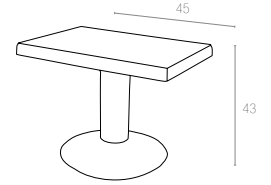

245 MENEKSE

Özel kompaunt polipropilenden mamül olan istiflenebilir sehpa, her türlü hava koşuluna dayanıklıdır ve antistatik özellik taşır.

Polypropylene gains harmony wherever it is used, due to the high quality it includes and also having the strength even when used under hard weather conditions. UV resistant.

210 DIKDORTGEN KISA SEHPA

Özel kompaunt polipropilenden mamül olan sehpa demonte olup her türlü hava koşuluna dayanıklıdır ve antistatik özellik taşır.

Polypropylene gains harmony wherever it is used, due to the high quality it includes and also having the strength even when used under hard weather conditions. UV resistant.

230 YUVARLAK KISA SEHPA

Özel kompaunt polipropilenden mamül olan sehpa demonte olup her türlü hava koşuluna dayanıklıdır ve antistatik özellik taşır.

Polypropylene gains harmony wherever it is used, due to the high quality it includes and also having the strength even when used under hard weather conditions. UV resistant.