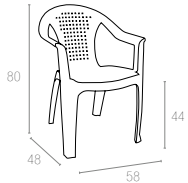

PALMIYE

Yeşil
Green

Beyaz
White

Özel kompaunt polipropilenden mamül olan Palmiye koltuk istiflenebilir, hava koşullarına dayanıklıdır ve antistatik özellik taşır.

Palmiye is a comfortable and sturdy armchair with a low backrest. Its particular design makes it flexible, and offers maximum stability.