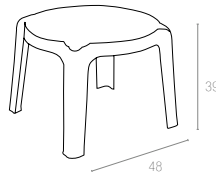

Özel kompaunt polipropilenden mamül olan istiflenebilir sehpar, her türlü hava koşuluna dayanıklıdır ve antistatik özellik taşır.

Polypropylene gains harmony wherever it is used, due to the high quality it includes and also having the strength even when used under hard weather conditions. UV resistant.