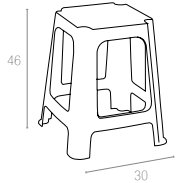

060 ZEUS

Özel kompaunt polipropilenden mamül olan tabureler istiflenebilir, her türlü hava koşuluna dayanıklıdır ve antistatik özellik taşır.

Polypropylene gains harmony wherever it is used, due to the high quality it includes, being stackable and because of having the strength even when used under hard weather conditions. UV resistant.