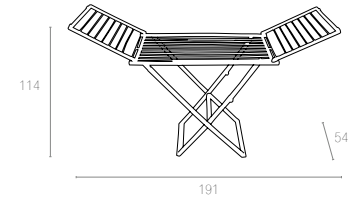

Beyaz
White

072 ARENA-2

Özel kompaunt polipropilenden mamül olan ürün tüm hava koşullarına dayanıklıdır ve antistatik özellik taşır.

Arena-2 Stadium Seat is one of our special product for stadiums and other sport areas. It has orthopedic sitting design and it does not accumulate water and easy cleaning.