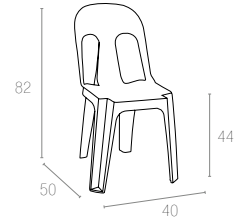

Gul features powerful design comfortable chair with a fit backrest. It is particular design makes it flexible, and offers maximum comfort and is stackable.

Yeşil
Green

Kahverengi
Teak

Beyaz
White

024 NERGİS