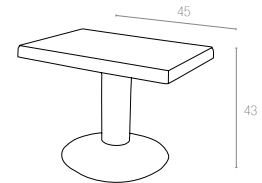

Özel kompaunt polipropilenden mamül olan istiflenebilir sehpar, her türlü hava koşuluna dayanıklıdır ve antistatik özellik taşır.

Polypropylene gains harmony wherever it is used, due to the high quality it includes and also having the strength even when used under hard weather conditions. UV resistant.