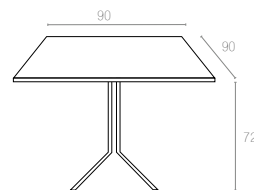

Beyaz
White

200