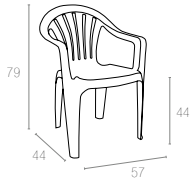

MANOLYA

Özel kompaunt polipropilenden mamül olan Manolya koltuk istiflenebilir, hava koşullarına dayanıklıdır ve antistatik özellik taşır.

Manolya armchair features young styling comfortable armchair with a backrest. Its particular design makes it flexible and offers maximum comfort.