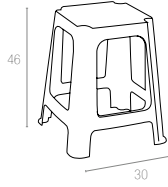

062 LUNA

Özel kompaunt polipropilenden mamül olan ürün istiflenebilir, her türlü hava koşuluna dayanıklıdır ve antistatik özellik taşır.

Polypropylene gains harmony wherever it is used, due to the high quality it includes, being stackable and because of having the strength even when used under hard weather conditions. UV resistant.

060 ZEUS

Özel kompaunt polipropilenden mamül olan ürün istiflenebilir, her türlü hava koşuluna dayanıklıdır ve antistatik özellik taşır.

Polypropylene gains harmony wherever it is used, due to the high quality it includes, being stackable and because of having the strength even when used under hard weather conditions. UV resistant.

240 ZAMBAK

Özel kompaunt polipropilenden mamül olan istiflenebilir sehpa her türlü hava koşuluna dayanıklıdır ve antistatik özellik taşır.

Polypropylene gains harmony wherever it is used, due to the high quality it includes and also having the strength even when used under hard weather conditions. UV resistant.

Yeşil
Green

Kahverengi
Teak

Beyaz
White