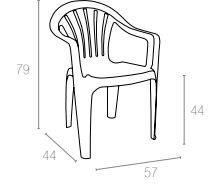

010 MANOLYA

Özel kompaunt polipropilenden mamül olan Manolya koltuk istiflenebilir, hava koşullarına dayanıklıdır ve antistatik özellik taşır.

Manolya armchair features young styling comfortable armchair with a backrest. It is particular design makes it flexible and offers maximum comfort.

008 PALMIYE

Özel kompaunt polipropilenden mamül olan Palmiye koltuk istiflenebilir, hava koşullarına dayanıklıdır ve antistatik özellik taşır.

Palmiye is a comfortable and sturdy armchair with a low backrest. It is particular design makes it flexible and offers maximum stability.

012 LOLA

Özel kompaunt polipropilenden mamül olan Lola koltuk istiflenebilir, hava koşullarına dayanıklıdır ve antistatik özellik taşır.

Lola armchair is energetic liveness for your garden life with it is classy and comfortable design.