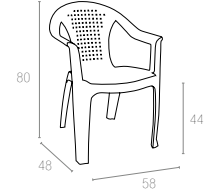

010 MANOLYA

Özel kompaunt polipropilenden mamül olan Manolya koltuk istiflenebilir, hava koşullarına dayanıklıdır ve antistatik özellik taşır.

Manolya armchair features young styling comfortable armchair with a backrest. It is particular design makes it flexible and offers maximum comfort.

008 PALMIYE

Özel kompaunt polipropilenden mamül olan Palmiye koltuk istiflenebilir, hava koşullarına dayanıklıdır ve antistatik özellik taşır.

Palmiye is a comfortable and sturdy armchair with a low backrest. It is particular design makes it flexible and offers maximum stability.

012 LOLA

Özel kompaunt polipropilenden mamül olan Lola koltuk istiflenebilir, hava koşullarına dayanıklıdır ve antistatik özellik taşır.

Lola armchair is energetic liveness for your garden life with it is classy and comfortable design.