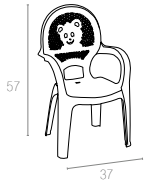

APOLLO

Özel kompaunt polipropilenden mamül olan ürün kaliteli hammadde, zevkli dizayn seçimi, istiflenebilir oluşu, her türlü hava koşuluna dayanıklılığı ve sağlamlığıyla çocukların oyunlarında vazgeçilmez olacaktır.

Children armchairs strong and Cadmium free, features cartoon styling the maximum fun for childrens.