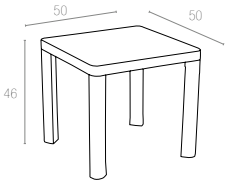

TOMMY

50x50cm

Özel kompaunt polipropilenden mamül olan ürün kaliteli hammadde, zevkli dizayn seçimi, istiflenebilir oluşu, her türlü hava koşuluna dayanıklılığı ve sağlamlığıyla çocukların oyunlarında vazgeçilmez olacaktır.

Tommy the children table. The four tubular legs can be packed away inside the table.