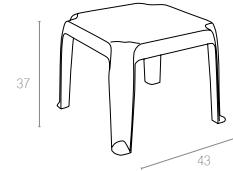

062 LUNA

Özel kompaunt polipropilenden mamül olan ürün istiflenebilir, her türlü hava koşuluna dayanıklıdır ve antistatik özellik taşır.

Polypropylene gains harmony wherever it is used, due to the high quality it includes, being stackable and because of having the strength even when used under hard weather conditions. UV resistant.

060 ZEUS

Özel kompaunt polipropilenden mamül olan ürün istiflenebilir, her türlü hava koşuluna dayanıklıdır ve antistatik özellik taşır.

Polypropylene gains harmony wherever it is used, due to the high quality it includes, being stackable and because of having the strength even when used under hard weather conditions. UV resistant.

240 ZAMBAK

Özel kompaunt polipropilenden mamül olan istiflenebilir sehpa her türlü hava koşuluna dayanıklıdır ve antistatik özellik taşır.

Polypropylene gains harmony wherever it is used, due to the high quality it includes and also having the strength even when used under hard weather conditions. UV resistant.

Yeşil
Green

Kahverengi
Teak

Beyaz
White