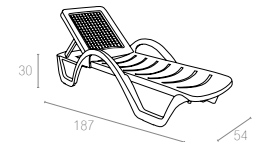

078 HAVANA

Özel kompaunt polipropilenden mamül olan Havana şezlong kaliteli hammadde, zevkli dizayn seçimi, istiflenebilirliği, gizli tekerleği sayesinde kolay taşınabilmesi ve konforu ile kullanıldığı her mekana estetik katar.

Havana is the sunlounge perfect combination of stylish and durable. It is back reclines in five positions. It also has two hidden wheels for easy transport. It is weatherproof and also stackable.

079 HAWAII

Özel kompaunt polipropilenden mamül olan Hawaii şezlong çift renklidir. Kaliteli hammadde, zevkli dizayn seçimi, istiflenebilirliği, gizli tekerleği sayesinde kolay taşınabilmesi ve konforu ile kullanıldığı her mekana estetik katar.

Hawaii is the sunlounge perfect combination of stylish and durable. As it has a wide back that is adjustable in five positions. It also has two hidden wheels for easy transport. It is weatherproof and also stackable. Designed to enhance any setting, it is a prestigious and stylish with a horizontal decoration on the back.

081 MONACO

Özel kompaunt polipropilenden mamül olan Monaco şezlong çift renklidir. Kaliteli hammadde, zevkli dizayn seçimi, istiflenebilirliği, gizli tekerleği sayesinde kolay taşınabilmesi ve konforu ile kullanıldığı her mekana estetik katar.

Monaco is the sunlounge perfect combination of stylish and durable. As it has a wide back that is adjustable in five positions. It also has two hidden wheels for easy transport. It is weatherproof and also stackable. Designed to enhance any setting, it is a prestigious and stylish with a small braid decoration on the back.