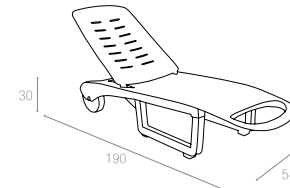

077 BAHAMA

Özel kompaunt polipropilenden mamül olan Bahama şezlong kaliteli hammadde, zevkli dizayn seçimi, istiflenebilirliği, gizli tekerleği sayesinde kolay taşınabilmesi ve konforu ile kullanıldığı her mekana estetik katar.

Bahama sunlounger is perfect for taking the wait off. It is back reclines in five positions and has a protected feet. It also has two hidden wheels for easily carry. It is weatherproof and also stackable.

076 AQUA

Özel kompaunt polipropilenden mamül olan Aqua şezlong kaliteli hammadde, zevkli dizayn seçimi, istiflenebilirliği, gizli tekerleği sayesinde kolay taşınabilmesi ve konforu ile kullanıldığı her mekana estetik katar.

Aqua is a sunlounger featuring young and dynamic styling, it is back reclines in five positions and has a protected feet. It also has two hidden wheels for easily carry. It is weatherproof and also stackable.

Beyaz
White

080 GARDENYA

Özel kompaunt polipropilenden mamül olan Gardenya şezlong kaliteli hammadde, zevkli dizayn seçimi, istiflenebilirliği, kolay taşınabilmesi ve konforu ile kullanıldığı her mekana estetik katar.

Gardenya is the sunlounger designed to offer maximum comfort, as it has a wide back that is adjustable in five positions. It also has two wheels for easily carry. It is weatherproof.