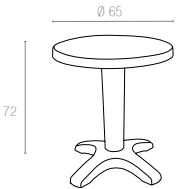

Truva has a round shape. It is supported by four tubular legs, which are equipped with non-skid feet. Truva decoration reflecting the colour and shape of wood.

112

Ø 65cm

Bejz

Yosil

Özel kompaunt polipropilenden mamül olan ürün tüm hava koşullarına dayanıklıdır, antistatik özellik taşır ve demontedir.

The table is a round and centre pedestal table. It is a smooth top and a centre hole for parasol. Easy to clean with quick and straight-forward assembly.

118

Ø 75cm

Özel kompaunt polipropilenden mamül olan ürün tüm hava koşullarına dayanıklıdır, antistatik özellik taşır ve demontedir.