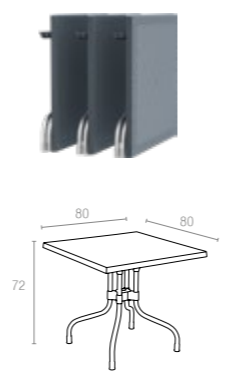

869 IBIZA LEGS XL

Ibiza Legs are made up of polypropylene reinforced with glass fiber with the latest generation of air moulding thermoplastic injection. For indoor and outdoor use. Can be disassembled.

878 ORLANDO 140

Orlando 140 table is made of durable weather-resistant resin. Non-metallic frame will never unravel, rust or decay. It is UV protected which insures the colors will not fade. Can be disassembled. For indoor and outdoor use.

871 FORZA RATTAN 80

Folding table with legs in anodized aluminium. Diameter 30 mm. Table top in recyclable polypropylene with rattan effect. For indoor and outdoor use.

870 BALI

Bali table is made of durable weather-resistant resin. Metallic frame will never unravel, rust or decay. It is UV protected which insures the colors will not fade, the table comes with dark tempered glass on the top. Can be disassembled. For indoor and outdoor use.

875 ORLANDO 80

Orlando 80 table is made of durable weather-resistant resin. Non-metallic frame will never unravel, rust or decay. It is UV protected which insures the colors will not fade. Can be disassembled. For indoor and outdoor use.

880 TAHITI

Tahiti table is made of durable weather-resistant resin. Metallic frame will never unravel, rust or decay. It is UV protected which insures the colors will not fade, the table comes with dark tempered glass on the top. Can be disassembled. For indoor and outdoor use.