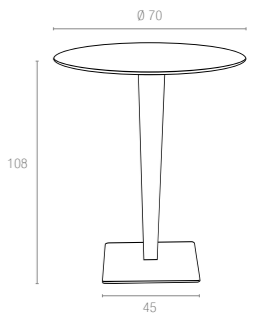

882 RIVA

Table with rattan leg and painted aluminium base. Werzalit tops resistant to outdoor use. Available in dark grey, brown and white colors. Can be disassembled.

* Dark colors not recommended in direct sunlight.

886 RIVA BAR

Table with rattan leg and painted aluminium base. Werzalit tops resistant to outdoor use. Available in dark grey, brown and white colors. Can be disassembled.

* Dark colors not recommended in direct sunlight.

884 RIVA

Table with rattan leg and painted aluminium base. Werzalit tops resistant to outdoor use. Available in dark grey, brown and white colors. Can be disassembled.

* Dark colors not recommended in direct sunlight.

888 RIVA BAR

Table with rattan leg and painted aluminium base. Werzalit tops resistant to outdoor use. Available in dark grey, brown and white colors. Can be disassembled.

* Dark colors not recommended in direct sunlight.

890 RIVA LEG & BASE

Rattan leg and painted aluminium base. Can be disassembled. For indoor and outdoor use.

892 RIVA BAR LEG & BASE

Rattan leg and painted aluminium base. Can be disassembled. For indoor and outdoor use.