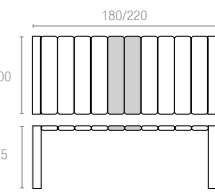

CATAS
TEST REPORT
253098

Koyu Gri (R)
Dark Grey (R)

Kahverengi
Brown

Beyaz
White

776 VEGAS TABLE XL

Extendible table from 260 to 300 cm in polypropylene reinforced with glass fiber. Easily expandable, giving you a choice of two size options. Smart extending mechanism makes it easy to adjust the table to your preferred size. For indoor and outdoor use with UV protection.