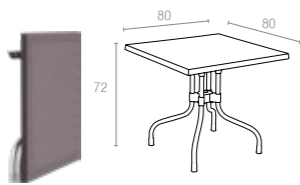

871 Forza Rattan 80

Renkler / Colors