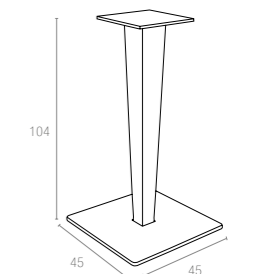

Koyu Gri
Dark Grey

Kahverengi
Brown

Beyaz
White

892 RIVA BAR LEG & BASE

Rattan leg and painted aluminium base. Can be disassembled. For indoor and outdoor use.

Koyu Gri
Dark Grey

Kahverengi
Brown

Beyaz
White