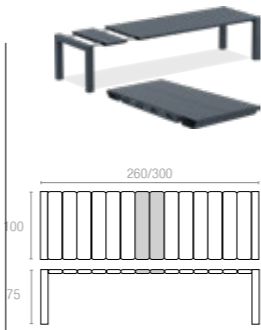

776 VEGAS TABLE XL

Extendible table from 260 to 300 cm in polypropylene reinforced with glass fiber. Easily expandable, giving you a choice of two size options. Smart extending mechanism makes it easy to adjust the table to your preferred size. For indoor and outdoor use with UV protection.

865 IBIZA TABLE 180

Table with rattan leg with HPL compact laminated tops 12 mm available in dark grey, brown and white colors. For indoor and outdoor use. Can be disassembled. * Dark colors not recommended in direct sunlight.

863 IBIZA TABLE 80

Table with rattan leg with HPL compact laminated tops 12 mm available in dark grey, brown and white colors. For indoor and outdoor use. Can be disassembled. * Dark colors not recommended in direct sunlight.

867 IBIZA LEGS SMALL

Ibiza Legs are made up of polypropylene reinforced with glass fiber with the latest generation of air moulding thermoplastic injection. For indoor and outdoor use. Can be disassembled.

* Top min. 70x70 cm,
Top max. 90x90 cm

864 IBIZA TABLE 140

Table with rattan leg with HPL compact laminated tops 12 mm available in dark grey, brown and white colors. For indoor and outdoor use. Can be disassembled. * Dark colors not recommended in direct sunlight.

868 IBIZA LEGS MEDIUM

Ibiza Legs are made up of polypropylene reinforced with glass fiber with the latest generation of air moulding thermoplastic injection. For indoor and outdoor use. Can be disassembled.

* Top min. 70x120 cm,
Top max. 80x160 cm