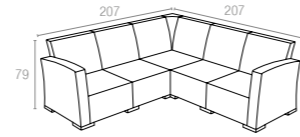

Kahverengi
Brown