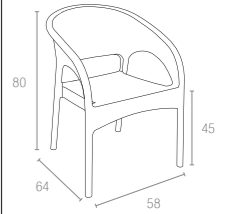

862 HAWAII

Hawaii swing is made of durable weather-resistant resin reinforced with glass fiber. Metallic frame will never unravel, rust or decay. It is UV protected which insures the colors will not fade. For indoor and outdoor use.

808 PANAMA

Panama armchair is stackable and made of durable weather-resistant resin reinforced with glass fiber. Non-metallic frame will never unravel, rust or decay. It is UV protected which insures the colors will not fade. For indoor and outdoor use.

804 ARUBA

Aruba armchair is stackable and made of durable weather-resistant resin reinforced with glass fiber. Non-metallic frame will never unravel, rust or decay. It is UV protected which insures the colors will not fade. For indoor and outdoor use.

810 IBIZA

Ibiza armchair is stackable and made of durable weather-resistant resin reinforced with glass fiber. Non-metallic frame will never unravel, rust or decay. It is UV protected which insures the colors will not fade. For indoor and outdoor use.

806 CALIFORNIA

California armchair is designed for easy self assembly, it is made of durable weather-resistant resin reinforced with glass fiber. Non-metallic frame will never unravel, rust or decay. It is UV protected which insures the colors will not fade. For indoor and outdoor use.

818 DAYTONA

Daytona chair is stackable and made of durable weather-resistant resin reinforced with glass fiber. Non-metallic frame will never unravel, rust or decay. It is UV protected which insures the colors will not fade. For indoor and outdoor use.