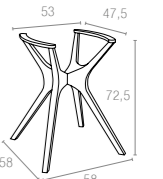

* Top min. 70x70 cm,
Top max. 90x90 cm