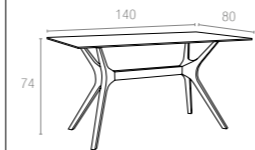

776 VEGAS TABLE XL

Extendible table from 260 to 300 cm in polypropylene reinforced with glass fiber. Easily expandable, giving you a choice of two size options. Smart extending mechanism makes it easy to adjust the table to your preferred size. For indoor and outdoor use with UV protection.

865 IBIZA TABLE 180

Table with rattan leg with HPL compact laminated tops 12 mm available in dark grey, brown and white colors. For indoor and outdoor use. Can be disassembled. * Dark colors not recommended in direct sunlight.

863 IBIZA TABLE 80

Table with rattan leg with HPL compact laminated tops 12 mm available in dark grey, brown and white colors. For indoor and outdoor use. Can be disassembled. * Dark colors not recommended in direct sunlight.

867 IBIZA LEGS SMALL

Ibiza Legs are made up of polypropylene reinforced with glass fiber with the latest generation of air moulding thermoplastic injection. For indoor and outdoor use. Can be disassembled.

* Top min. 70x70 cm,
Top max. 90x90 cm

864 IBIZA TABLE 140

Table with rattan leg with HPL compact laminated tops 12 mm available in dark grey, brown and white colors. For indoor and outdoor use. Can be disassembled. * Dark colors not recommended in direct sunlight.

868 IBIZA LEGS MEDIUM

Ibiza Legs are made up of polypropylene reinforced with glass fiber with the latest generation of air moulding thermoplastic injection. For indoor and outdoor use. Can be disassembled.

* Top min. 70x120 cm,
Top max. 80x160 cm