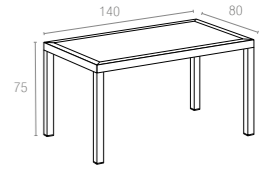

869 IBIZA LEGS XL

Ibiza Legs are made up of polypropylene reinforced with glass fiber with the latest generation of air moulding thermoplastic injection. For indoor and outdoor use. Can be disassembled.

878 ORLANDO 140

Orlando 140 table is made of durable weather-resistant resin. Non-metallic frame will never unravel, rust or decay. It is UV protected which insures the colors will not fade. Can be disassembled. For indoor and outdoor use.

871 FORZA RATTAN 80

Folding table with legs in anodized aluminium. Diameter 30 mm. Table top in recyclable polypropylene with rattan effect. For indoor and outdoor use.

870 BALI

Bali table is made of durable weather-resistant resin. Metallic frame will never unravel, rust or decay. It is UV protected which insures the colors will not fade, the table comes with dark tempered glass on the top. Can be disassembled. For indoor and outdoor use.

875 ORLANDO 80

Orlando 80 table is made of durable weather-resistant resin. Non-metallic frame will never unravel, rust or decay. It is UV protected which insures the colors will not fade. Can be disassembled. For indoor and outdoor use.

880 TAHITI

Tahiti table is made of durable weather-resistant resin. Metallic frame will never unravel, rust or decay. It is UV protected which insures the colors will not fade, the table comes with dark tempered glass on the top. Can be disassembled. For indoor and outdoor use.