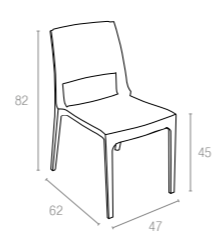

CATAS
TEST REPORT
127167

Koyu Gri
Dark Grey

Kahverengi
Brown

Beyaz
White

774 VEGAS TABLE MEDIUM

Extendible table from 180 to 220 cm in polypropylene reinforced with glass fiber. Easily expandable, giving you a choice of two size options. Smart extending mechanism makes it easy to adjust the table to your preferred size. For indoor and outdoor use with UV protection.