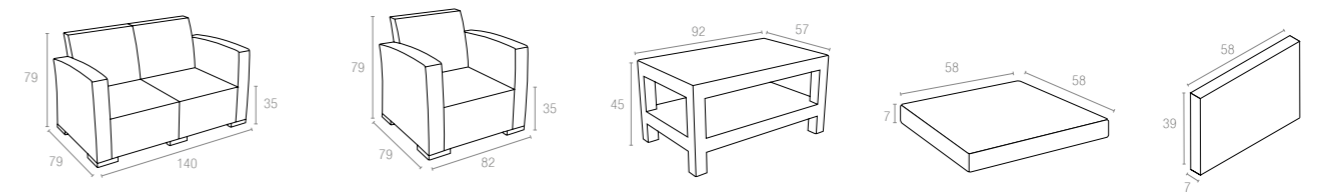

Code 832 Monaco Lounge Sofa   Code 831 Monaco Lounge Armchair   Code 838 Monaco Lounge Table   Code 901 Monaco Seat Cushion   Code 902 Monaco Backrest Cushion