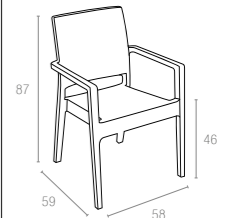

862 HAWAII

Hawaii swing is made of durable weather-resistant resin reinforced with glass fiber. Metallic frame will never unravel, rust or decay. It is UV protected which insures the colors will not fade. For indoor and outdoor use.

808 PANAMA

Panama armchair is stackable and made of durable weather-resistant resin reinforced with glass fiber. Non-metallic frame will never unravel, rust or decay. It is UV protected which insures the colors will not fade. For indoor and outdoor use.

804 ARUBA

Aruba armchair is stackable and made of durable weather-resistant resin reinforced with glass fiber. Non-metallic frame will never unravel, rust or decay. It is UV protected which insures the colors will not fade. For indoor and outdoor use.

810 IBIZA

Ibiza armchair is stackable and made of durable weather-resistant resin reinforced with glass fiber. Non-metallic frame will never unravel, rust or decay. It is UV protected which insures the colors will not fade. For indoor and outdoor use.

806 CALIFORNIA

California armchair is designed for easy self assembly, it is made of durable weather-resistant resin reinforced with glass fiber. Non-metallic frame will never unravel, rust or decay. It is UV protected which insures the colors will not fade. For indoor and outdoor use.

818 DAYTONA

Daytona chair is stackable and made of durable weather-resistant resin reinforced with glass fiber. Non-metallic frame will never unravel, rust or decay. It is UV protected which insures the colors will not fade. For indoor and outdoor use.