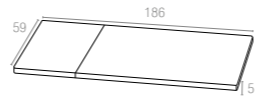

896 FIJI CUSHION

5 cm thick cushion covered with polyester fabric and finished with piping. Cushion is specially designed for Fiji sunlounger.