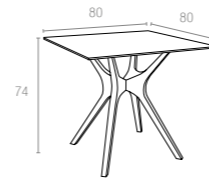

776 VEGAS TABLE XL

Extendible table from 260 to 300 cm in polypropylene reinforced with glass fiber. Easily expandable, giving you a choice of two size options. Smart extending mechanism makes it easy to adjust the table to your preferred size. For indoor and outdoor use with UV protection.

865 IBIZA TABLE 180

Table with rattan leg with HPL compact laminated tops 12 mm available in dark grey, brown and white colors. For indoor and outdoor use. Can be disassembled. * Dark colors not recommended in direct sunlight.

863 IBIZA TABLE 80

Table with rattan leg with HPL compact laminated tops 12 mm available in dark grey, brown and white colors. For indoor and outdoor use. Can be disassembled. * Dark colors not recommended in direct sunlight.

867 IBIZA LEGS SMALL

Ibiza Legs are made up of polypropylene reinforced with glass fiber with the latest generation of air moulding thermoplastic injection. For indoor and outdoor use. Can be disassembled.

* Top min. 70x70 cm,
Top max. 90x90 cm

864 IBIZA TABLE 140

Table with rattan leg with HPL compact laminated tops 12 mm available in dark grey, brown and white colors. For indoor and outdoor use. Can be disassembled. * Dark colors not recommended in direct sunlight.

868 IBIZA LEGS MEDIUM

Ibiza Legs are made up of polypropylene reinforced with glass fiber with the latest generation of air moulding thermoplastic injection. For indoor and outdoor use. Can be disassembled.

* Top min. 70x120 cm,
Top max. 80x160 cm