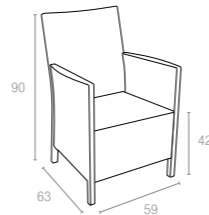

862 HAWAII

Hawaii swing is made of durable weather-resistant resin reinforced with glass fiber. Metallic frame will never unravel, rust or decay. It is UV protected which insures the colors will not fade. For indoor and outdoor use.

808 PANAMA

Panama armchair is stackable and made of durable weather-resistant resin reinforced with glass fiber. Non-metallic frame will never unravel, rust or decay. It is UV protected which insures the colors will not fade. For indoor and outdoor use.

804 ARUBA

Aruba armchair is stackable and made of durable weather-resistant resin reinforced with glass fiber. Non-metallic frame will never unravel, rust or decay. It is UV protected which insures the colors will not fade. For indoor and outdoor use.

810 IBIZA

Ibiza armchair is stackable and made of durable weather-resistant resin reinforced with glass fiber. Non-metallic frame will never unravel, rust or decay. It is UV protected which insures the colors will not fade. For indoor and outdoor use.

806 CALIFORNIA

California armchair is designed for easy self assembly, it is made of durable weather-resistant resin reinforced with glass fiber. Non-metallic frame will never unravel, rust or decay. It is UV protected which insures the colors will not fade. For indoor and outdoor use.

818 DAYTONA

Daytona chair is stackable and made of durable weather-resistant resin reinforced with glass fiber. Non-metallic frame will never unravel, rust or decay. It is UV protected which insures the colors will not fade. For indoor and outdoor use.