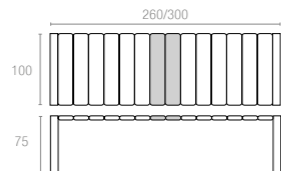

776 Vegas Table XL

Renkler / Colors

Koyu Gri (R)
Dark Grey (R)

Kahverengi
Brown

Beyaz
White