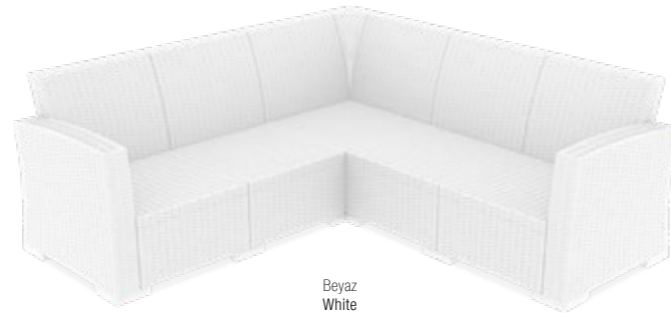

Beyaz
White

837 MONACO EXTENSION PART

With the extension part you can add as many seats as you want to extend your corner set.

840 MIAMI LOUNGE SET

Miami Lounge Set is stackable and made of durable weather-resistant resin reinforced with glass fiber. Non-metallic frame will never unravel, rust or decay. It is UV protected which insures the colors will not fade. For indoor and outdoor use. Can be purchased as set or separately. 5 cm thick cushion set covered with polyester fabric and finished with piping. Cushions are specially designed for Miami Lounge Set.