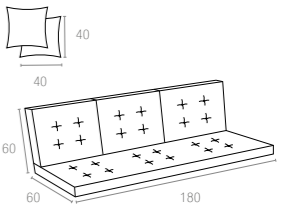

Code 902
Monaco Backrest Cushion

904 HAWAII CUSHION

12 cm thick cushion covered with polyester fabric and finished with piping. Cushion is specially designed for Hawaii swing.

Bej
Beige

903 MONACO CORNER CUSHION