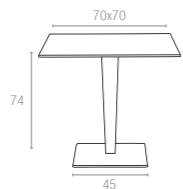

884 Riva

Renkler / Colors