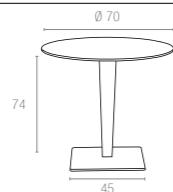

882 Riva

Renkler / Colors