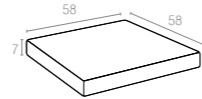

902 MONACO BACKREST CUSHION

Code 901
Monaco Seat Cushion