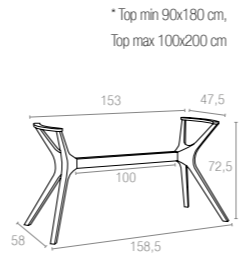

869 IBIZA LEGS XL

Ibiza Legs are made up of polypropylene reinforced with glass fiber with the latest generation of air moulding thermoplastic injection. For indoor and outdoor use. Can be disassembled.

878 ORLANDO 140

Orlando 140 table is made of durable weather-resistant resin. Non-metallic frame will never unravel, rust or decay. It is UV protected which insures the colors will not fade. Can be disassembled. For indoor and outdoor use.

871 FORZA RATTAN 80

Folding table with legs in anodized aluminium. Diameter 30 mm. Table top in recyclable polypropylene with rattan effect. For indoor and outdoor use.

870 BALI

Bali table is made of durable weather-resistant resin. Metallic frame will never unravel, rust or decay. It is UV protected which insures the colors will not fade, the table comes with dark tempered glass on the top. Can be disassembled. For indoor and outdoor use.

875 ORLANDO 80

Orlando 80 table is made of durable weather-resistant resin. Non-metallic frame will never unravel, rust or decay. It is UV protected which insures the colors will not fade. Can be disassembled. For indoor and outdoor use.

880 TAHITI

Tahiti table is made of durable weather-resistant resin. Metallic frame will never unravel, rust or decay. It is UV protected which insures the colors will not fade, the table comes with dark tempered glass on the top. Can be disassembled. For indoor and outdoor use.