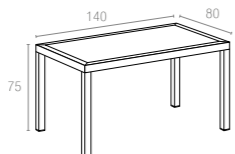

878 Orlando 140

Renkler / Colors