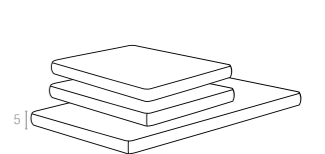

Code 895
Miami Cushions