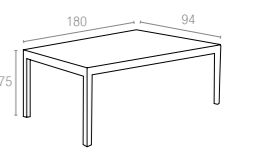

869 IBIZA LEGS XL

Ibiza Legs are made up of polypropylene reinforced with glass fiber with the latest generation of air moulding thermoplastic injection. For indoor and outdoor use. Can be disassembled.

878 ORLANDO 140

Orlando 140 table is made of durable weather-resistant resin. Non-metallic frame will never unravel, rust or decay. It is UV protected which insures the colors will not fade. Can be disassembled. For indoor and outdoor use.

871 FORZA RATTAN 80

Folding table with legs in anodized aluminium. Diameter 30 mm. Table top in recyclable polypropylene with rattan effect. For indoor and outdoor use.

870 BALI

Bali table is made of durable weather-resistant resin. Metallic frame will never unravel, rust or decay. It is UV protected which insures the colors will not fade, the table comes with dark tempered glass on the top. Can be disassembled. For indoor and outdoor use.

875 ORLANDO 80

Orlando 80 table is made of durable weather-resistant resin. Non-metallic frame will never unravel, rust or decay. It is UV protected which insures the colors will not fade. Can be disassembled. For indoor and outdoor use.

880 TAHITI

Tahiti table is made of durable weather-resistant resin. Metallic frame will never unravel, rust or decay. It is UV protected which insures the colors will not fade, the table comes with dark tempered glass on the top. Can be disassembled. For indoor and outdoor use.