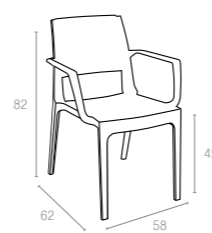

CATAS
TEST REPORT
127166

Koyu Gri
Dark Grey

Kahverengi
Brown

Beyaz
White

772 VEGAS TABLE

Extendible table from 100 to 140 cm in polypropylene reinforced with glass fiber. Easily expandable, giving you a choice of two size options. Smart extending mechanism makes it easy to adjust the table to your preferred size. For indoor and outdoor use with UV protection.