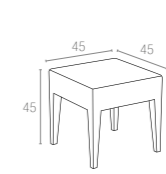

Code 858
Miami Lounge Side Table