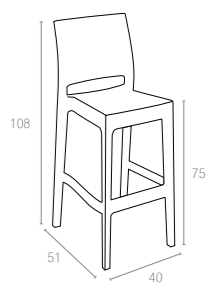

816 FLORIDA

Florida chair is stackable and made of durable weather-resistant resin reinforced with glass fiber. Non-metallic frame will never unravel, rust or decay. It is UV protected which insures the colors will not fade. For indoor and outdoor use.

CATAS
TEST REPORT
144188

866 JAMAICA

Jamaica bar stool is stackable and made of durable weather-resistant resin reinforced with glass fiber. Non-metallic frame will never unravel, rust or decay. It is UV protected which insures the colors will not fade. For indoor and outdoor use.

CATAS
TEST REPORT
157230

820 CAPRI

Capri armchair is stackable and made of durable weather-resistant resin reinforced with glass fiber. Non-metallic frame will never unravel, rust or decay. It is UV protected which insures the colors will not fade. For indoor and outdoor use.

CATAS
TEST REPORT
127166

772 VEGAS TABLE

Extendible table from 100 to 140 cm in polypropylene reinforced with glass fiber. Easily expandable, giving you a choice of two size options. Smart extending mechanism makes it easy to adjust the table to your preferred size. For indoor and outdoor use with UV protection.

CATAS
TEST REPORT
253099

830 VERONA

Verona chair is stackable and made of durable weather-resistant resin reinforced with glass fiber. Non-metallic frame will never unravel, rust or decay. It is UV protected which insures the colors will not fade. For indoor and outdoor use.

CATAS
TEST REPORT
127167

774 VEGAS TABLE MEDIUM

Extendible table from 180 to 220 cm in polypropylene reinforced with glass fiber. Easily expandable, giving you a choice of two size options. Smart extending mechanism makes it easy to adjust the table to your preferred size. For indoor and outdoor use with UV protection.

CATAS
TEST REPORT
253098