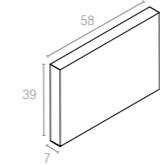

Code 902
Monaco Backrest Cushion