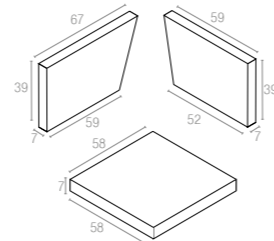

860 FIJI

Fiji sunlounger is stackable and comes with five position backrest, hidden wheels and anti-slippery rubbers. It is made of durable weather-resistant resin. Non-metallic frame will never unravel, rust or decay. It is UV protected which insures the colors will not fade. For outdoor use.

895 MIAMI CUSHIONS

5 cm thick cushion covered with polyester fabric and finished with piping. Cushion is specially designed for Miami Lounge Set.

901 MONACO SEAT CUSHION

7 cm thick cushion covered with polyester fabric and finished with piping. Cushions are specially designed for Monaco Lounge Set and Monaco Lounge Corner.

902 MONACO BACKREST CUSHION

Code 901
Monaco Seat Cushion

Code 902
Monaco Backrest Cushion

904 HAWAII CUSHION

12 cm thick cushion covered with polyester fabric and finished with piping. Cushion is specially designed for Hawaii swing.

903 MONACO CORNER CUSHION

7 cm thick cushion covered with polyester fabric and finished with piping. Cushions are specially designed for Monaco Lounge Corner. *3 cushions.

897 ARUBA CUSHION

5 cm thick cushion covered with polyester fabric and finished with piping. Cushion is specially designed for Aruba armchair.