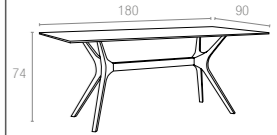

776 VEGAS TABLE XL

Extendible table from 260 to 300 cm in polypropylene reinforced with glass fiber. Easily expandable, giving you a choice of two size options. Smart extending mechanism makes it easy to adjust the table to your preferred size. For indoor and outdoor use with UV protection.

865 IBIZA TABLE 180

Table with rattan leg with HPL compact laminated tops 12 mm available in dark grey, brown and white colors. For indoor and outdoor use. Can be disassembled. * Dark colors not recommended in direct sunlight.

863 IBIZA TABLE 80

Table with rattan leg with HPL compact laminated tops 12 mm available in dark grey, brown and white colors. For indoor and outdoor use. Can be disassembled. * Dark colors not recommended in direct sunlight.

867 IBIZA LEGS SMALL

Ibiza Legs are made up of polypropylene reinforced with glass fiber with the latest generation of air moulding thermoplastic injection. For indoor and outdoor use. Can be disassembled.

* Top min. 70x70 cm,
Top max. 90x90 cm

864 IBIZA TABLE 140

Table with rattan leg with HPL compact laminated tops 12 mm available in dark grey, brown and white colors. For indoor and outdoor use. Can be disassembled. * Dark colors not recommended in direct sunlight.

868 IBIZA LEGS MEDIUM

Ibiza Legs are made up of polypropylene reinforced with glass fiber with the latest generation of air moulding thermoplastic injection. For indoor and outdoor use. Can be disassembled.

* Top min. 70x120 cm,
Top max. 80x160 cm