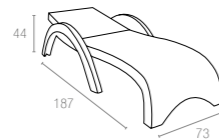

860 Fiji

Renkler / Colors