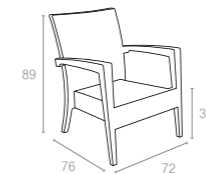

Code 850
Miami Lounge Armchair