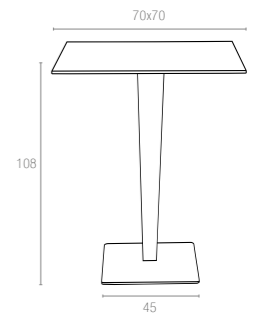

882 RIVA

Table with rattan leg and painted aluminium base. Werzalit tops resistant to outdoor use. Available in dark grey, brown and white colors. Can be disassembled.

* Dark colors not recommended in direct sunlight.

886 RIVA BAR

Table with rattan leg and painted aluminium base. Werzalit tops resistant to outdoor use. Available in dark grey, brown and white colors. Can be disassembled.

* Dark colors not recommended in direct sunlight.

884 RIVA

Table with rattan leg and painted aluminium base. Werzalit tops resistant to outdoor use. Available in dark grey, brown and white colors. Can be disassembled.

* Dark colors not recommended in direct sunlight.

888 RIVA BAR

Table with rattan leg and painted aluminium base. Werzalit tops resistant to outdoor use. Available in dark grey, brown and white colors. Can be disassembled.

* Dark colors not recommended in direct sunlight.

890 RIVA LEG & BASE

Rattan leg and painted aluminium base. Can be disassembled. For indoor and outdoor use.

892 RIVA BAR LEG & BASE

Rattan leg and painted aluminium base. Can be disassembled. For indoor and outdoor use.