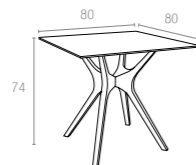

863 Ibiza Table 80

Renkler / Colors

Koyu Gri
Dark Grey

Kahverengi
Brown

Beyaz
White