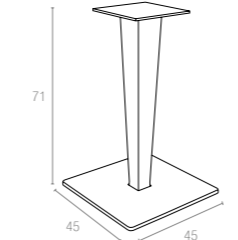

882 RIVA

Table with rattan leg and painted aluminium base. Werzalit tops resistant to outdoor use. Available in dark grey, brown and white colors. Can be disassembled.

* Dark colors not recommended in direct sunlight.

886 RIVA BAR

Table with rattan leg and painted aluminium base. Werzalit tops resistant to outdoor use. Available in dark grey, brown and white colors. Can be disassembled.

* Dark colors not recommended in direct sunlight.

884 RIVA

Table with rattan leg and painted aluminium base. Werzalit tops resistant to outdoor use. Available in dark grey, brown and white colors. Can be disassembled.

* Dark colors not recommended in direct sunlight.

888 RIVA BAR

Table with rattan leg and painted aluminium base. Werzalit tops resistant to outdoor use. Available in dark grey, brown and white colors. Can be disassembled.

* Dark colors not recommended in direct sunlight.

890 RIVA LEG & BASE

Rattan leg and painted aluminium base. Can be disassembled. For indoor and outdoor use.

892 RIVA BAR LEG & BASE

Rattan leg and painted aluminium base. Can be disassembled. For indoor and outdoor use.