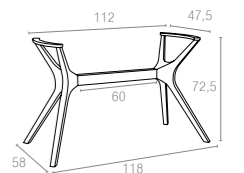

* Top min. 70x120 cm,
Top max. 80x160 cm