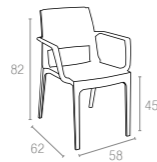

CATAS
TEST REPORT
127166