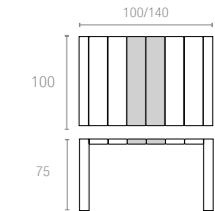

816 FLORIDA

Florida chair is stackable and made of durable weather-resistant resin reinforced with glass fiber. Non-metallic frame will never unravel, rust or decay. It is UV protected which insures the colors will not fade. For indoor and outdoor use.

CATAS
TEST REPORT
144188

866 JAMAICA

Jamaica bar stool is stackable and made of durable weather-resistant resin reinforced with glass fiber. Non-metallic frame will never unravel, rust or decay. It is UV protected which insures the colors will not fade. For indoor and outdoor use.

CATAS
TEST REPORT
157230

820 CAPRI

Capri armchair is stackable and made of durable weather-resistant resin reinforced with glass fiber. Non-metallic frame will never unravel, rust or decay. It is UV protected which insures the colors will not fade. For indoor and outdoor use.

CATAS
TEST REPORT
127166

772 VEGAS TABLE

Extendible table from 100 to 140 cm in polypropylene reinforced with glass fiber. Easily expandable, giving you a choice of two size options. Smart extending mechanism makes it easy to adjust the table to your preferred size. For indoor and outdoor use with UV protection.

CATAS
TEST REPORT
253099

830 VERONA

Verona chair is stackable and made of durable weather-resistant resin reinforced with glass fiber. Non-metallic frame will never unravel, rust or decay. It is UV protected which insures the colors will not fade. For indoor and outdoor use.

CATAS
TEST REPORT
127167

774 VEGAS TABLE MEDIUM

Extendible table from 180 to 220 cm in polypropylene reinforced with glass fiber. Easily expandable, giving you a choice of two size options. Smart extending mechanism makes it easy to adjust the table to your preferred size. For indoor and outdoor use with UV protection.

CATAS
TEST REPORT
253098