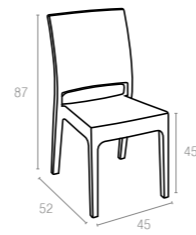

CATAS
TEST REPORT
144188

Koyu Gri
Dark Grey

Kahverengi
Brown

Beyaz
White

866 JAMAICA

Jamaica bar stool is stackable and made of durable weather-resistant resin reinforced with glass fiber. Non-metallic frame will never unravel, rust or decay. It is UV protected which insures the colors will not fade. For indoor and outdoor use.