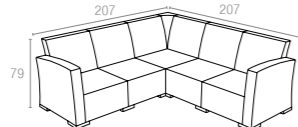

834 Monaco Lounge Corner

Renkler / Colors