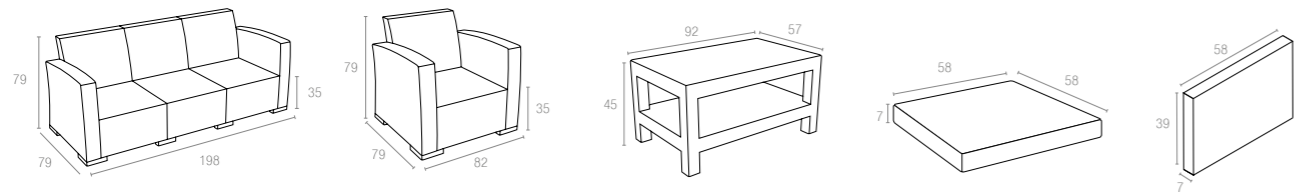

836 MONACO LOUNGE SET XL

Monaco Lounge Set XL is designed for easy self assembly, it is made of durable weather-resistant resin reinforced with glass fiber. Non-metallic frame will never unravel, rust or decay. It is UV protected which insures the colors will not fade. Can be disassembled. For indoor and outdoor contract use. Can be purchased as set or separately. 7 cm thick cushion set covered with polyster fabric and finished with piping. Cushions are specially designed for Monaco Lounge Set XL.

CATAS
TEST REPORT
218007

Code 833 Monaco Lounge Sofa XL   Code 831 Monaco Lounge Armchair   Code 838 Monaco Lounge Table   Code 901 Monaco Seat Cushion   Code 902 Monaco Backrest Cushion

835 MONACO LOUNGE SET

Monaco Lounge Set is designed for easy self assembly, it is made of durable weather-resistant resin reinforced with glass fiber. Non-metallic frame will never unravel, rust or decay. It is UV protected which insures the colors will not fade. Can be disassembled. For indoor and outdoor contract use. Can be purchased as set or separately. 7 cm thick cushion set covered with polyster fabric and finished with piping. Cushions are specially designed for Monaco Lounge Set.

CATAS
TEST REPORT
218006